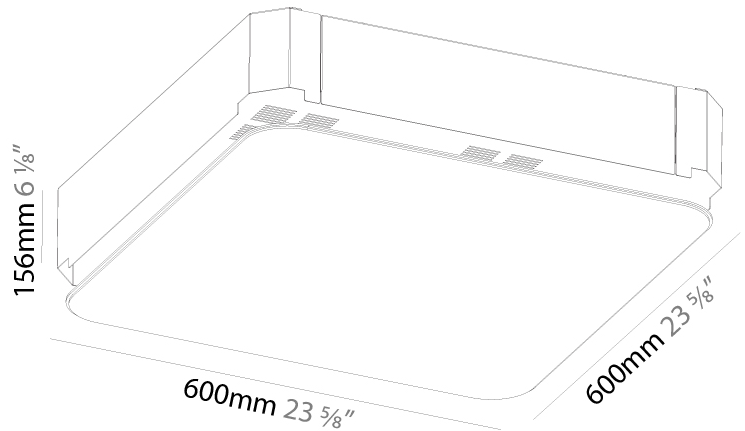

PHYSICAL

Shape: Square
Length (mm): 600
Length (in): 23 5/8
Width (mm): 600
Width (in): 23 5/8
Depth (mm): 156
Depth (in): 6 1/8
Ceiling Thickness (mm): 10 / 12.5 / 15 / 25 / 30
Ceiling Thickness (in): 3/8 or 1/2 or 9/16 or 1
Min. Recessing Depth (mm): 180
Min. Recessing Depth (in): 7 1/16
Weight (kg): 12.549
Weight (lbs): 27.61
Diffuser: PMMA - Opal
Fixture Material: Extruded Aluminum / Steel
Cut-out Measurements: 635mm / 25" x 635mm / 25"
Upon Request: Unique Sizes Unique Ceiling Thickness Unique Mounting Depth Spot Inserts

ELECTRICAL

Lamp Type: LED (Zhaga Standard)
Input Wattage (W): 55
Total Output Wattage (W): 49.7
Dimming: Non-Dimmable
Driver Included: Yes
Driver Location: Integrated
Driver Type: Constant Current - Universal
Driver Class: Class 2
Input Voltage (V): 120 - 277
Constant Current (MA): 350
Upon Request: (Not included - see components) Integral: 0-10Vdc dimming / Phase dimming 120Vac only

LED

Color Temperature (°K): 3000 / 4000
Max. Delivered Lumen (lm): 5370 / 5560
CRI: >80 CRI
Efficiency (%): 65 (5mm Perspex) / 80.40
Lamp Life (hrs): 50000
Upon Request: Other CCT available

OPTICAL

RATINGS AND CERTIFICATIONS

Certified By: Certified for North American Standards
IP rating: IP20

PROJECT
TYPE
SPECIFIER
QUANTITY
DATE

180mm 7 1/16" 635mm x 635mm 25" x 25" 10 | 12 1/2 | 15 | 25 | 30mm 3/8" 1/2" 9/16" 1" 3/16"